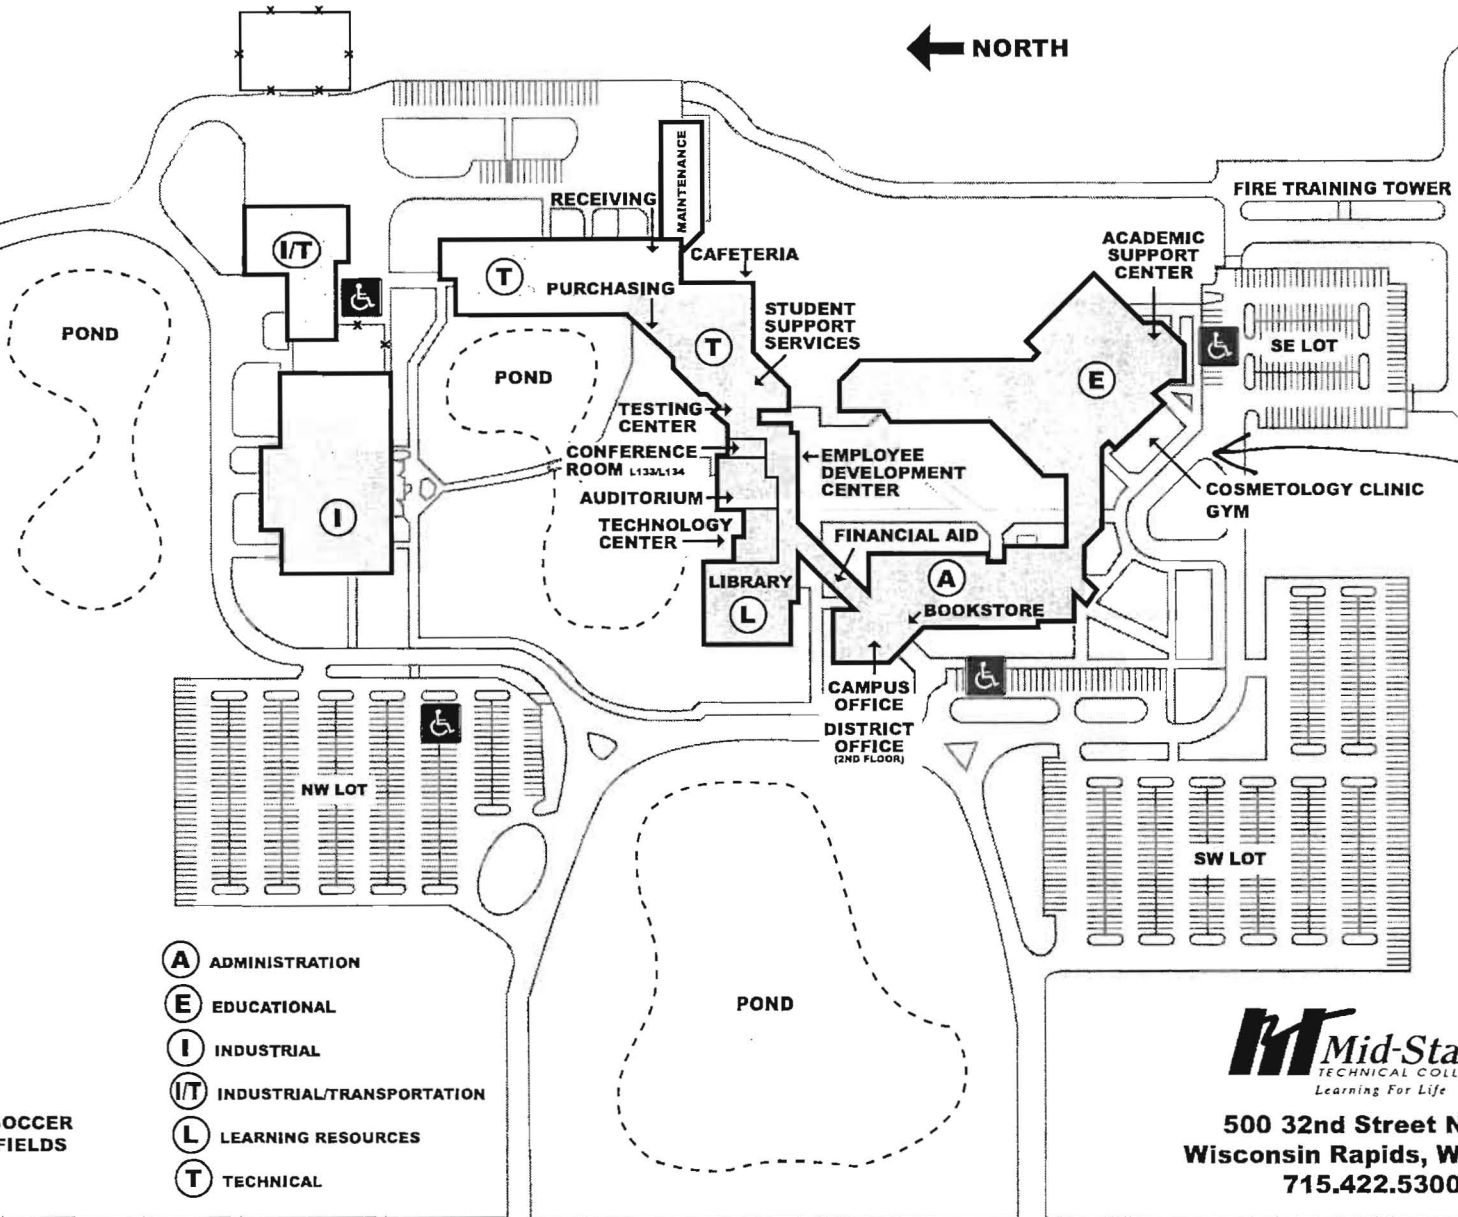

PARK  
HERE

LOAD/UNLOAD

- (A)** ADMINISTRATION
- (E)** EDUCATIONAL
- (I)** INDUSTRIAL
- (I/T)** INDUSTRIAL/TRANSPORTATION
- (L)** LEARNING RESOURCES
- (T)** TECHNICAL

SOCCER  
FIELDS

500 32nd Street North  
Wisconsin Rapids, WI 54494  
715.422.5300

32ND STREET NORTH

SARATOGA  
STREET

32ND STREET NORTH